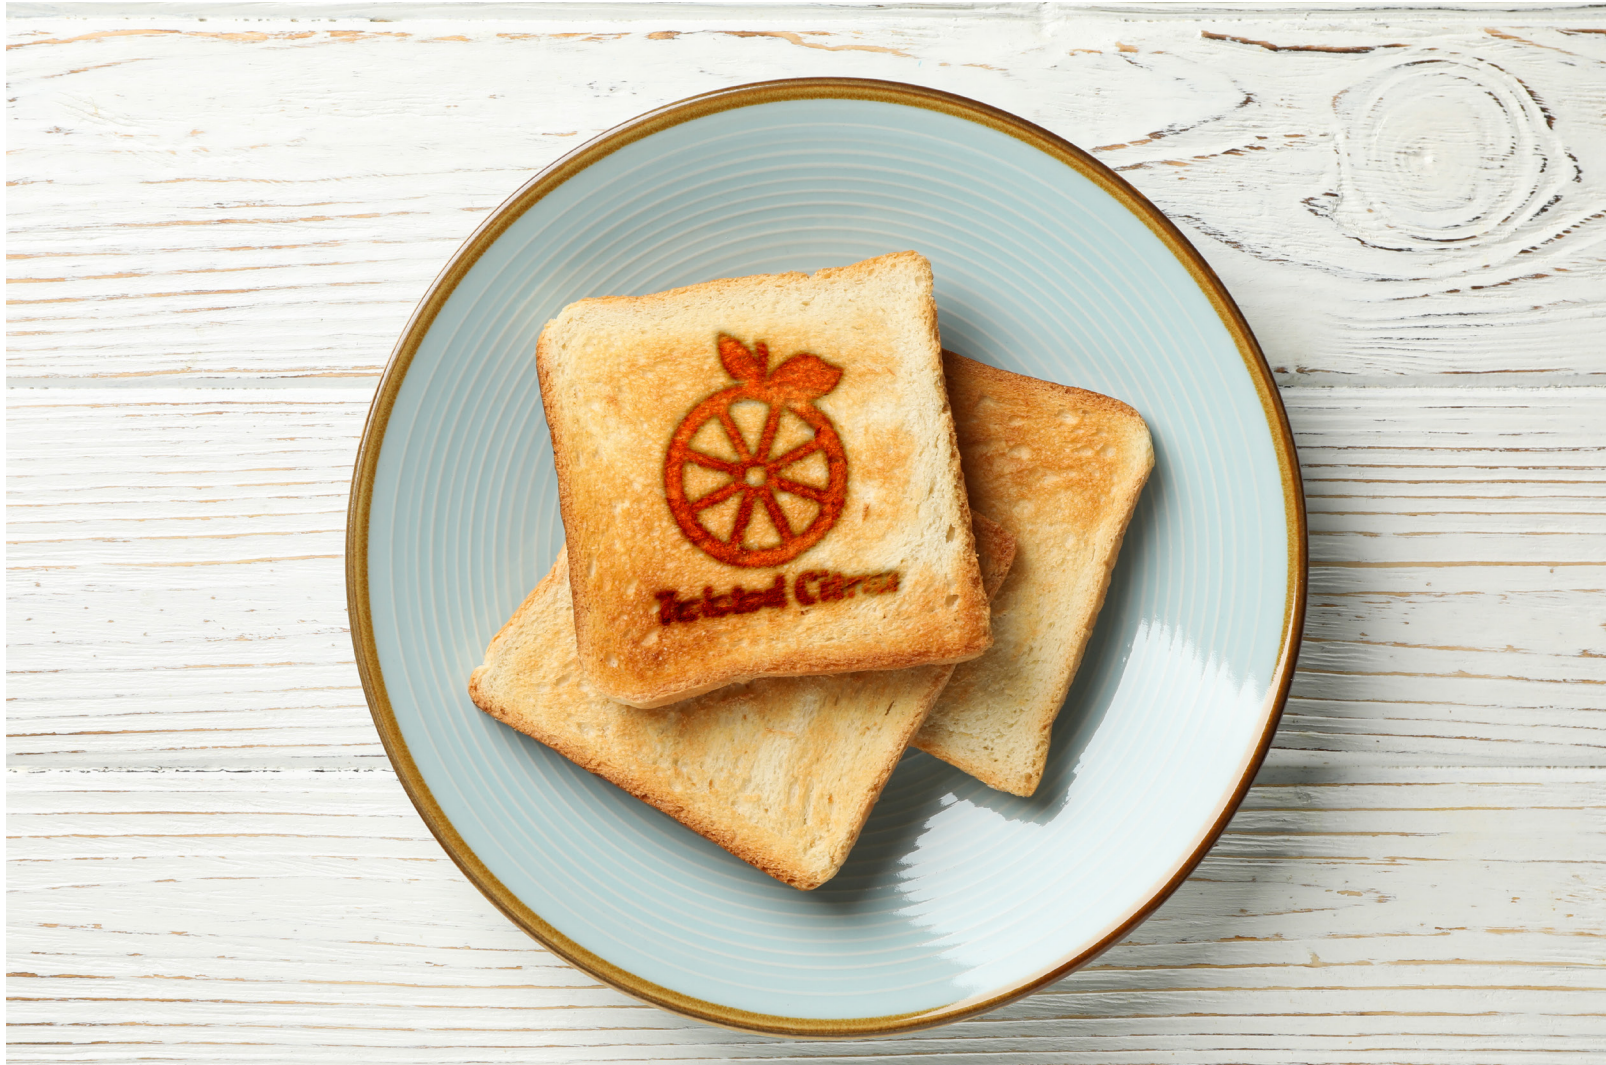

Mockups

Logo Remake/ Simplification

Logo Remake Final

3D Twisted Glass Model

3D Twisted Glass Renders

Apron Mockup

Drink Coasters Mockup

Something Edible