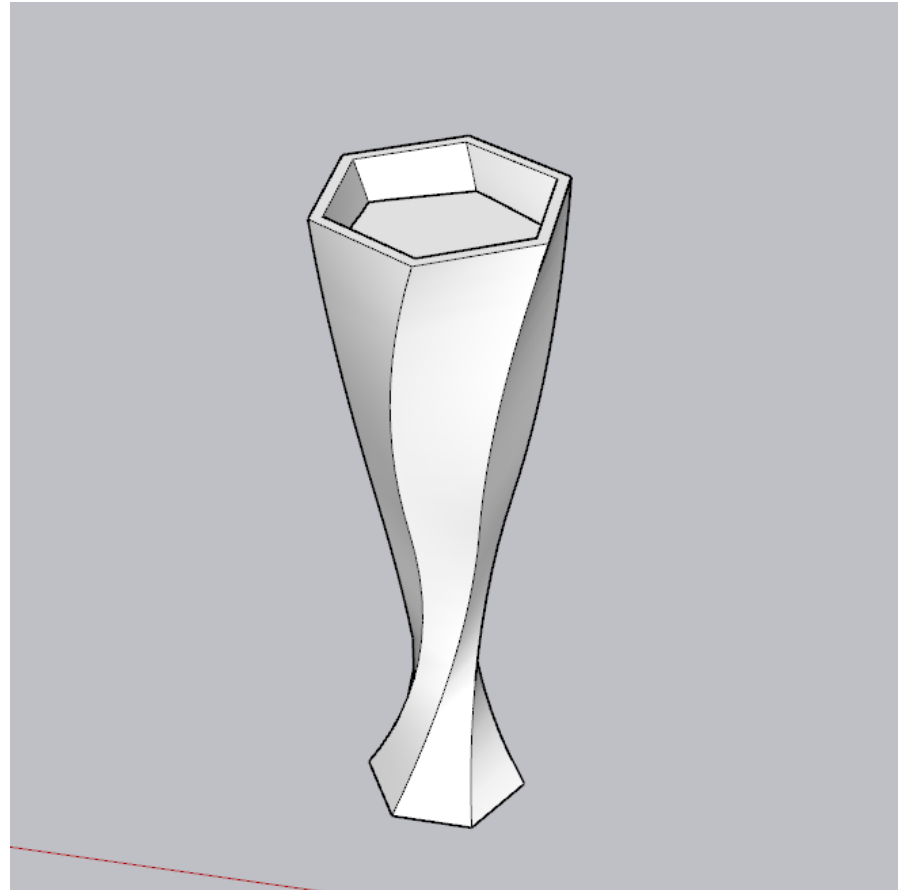

3D Twisted Glass Model