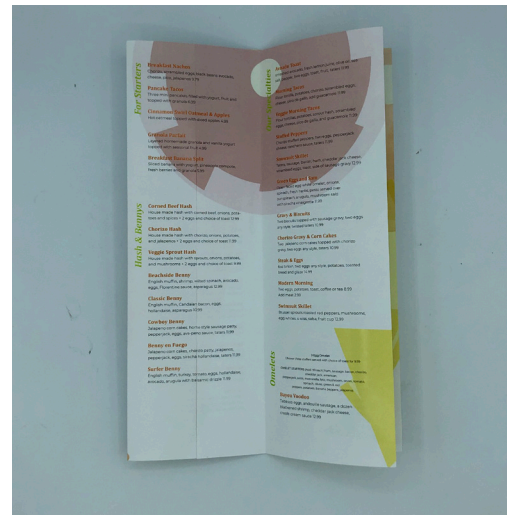

Size and Proportions

At this time the menu itself is about twelve inches tall. The width is still in question but the idea is to have it somewhat skinnier, as a skinnier menu design feels higher class than a wider design. A thinner menu design is also easier to hold.

Mockups

Logo Remake/ Simplification

Logo Remake Final

3D Twisted Glass Model

3D Twisted Glass Renders

Apron Mockup

Drink Coasters Mockup

Something Edible