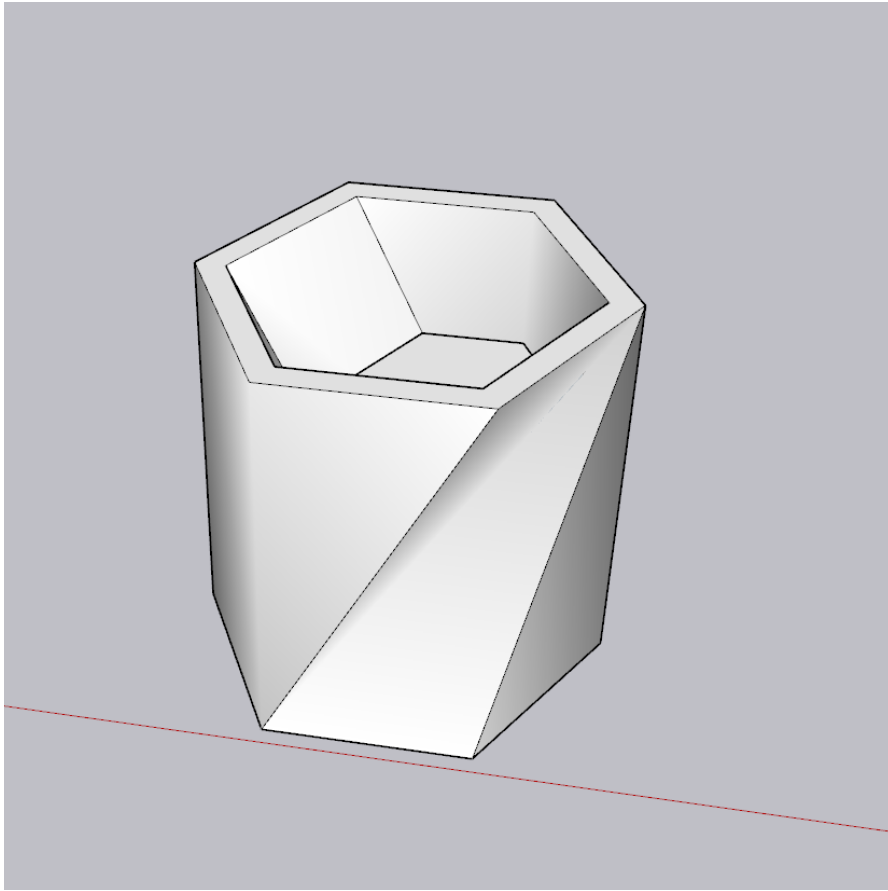

3D Twisted Glass Model