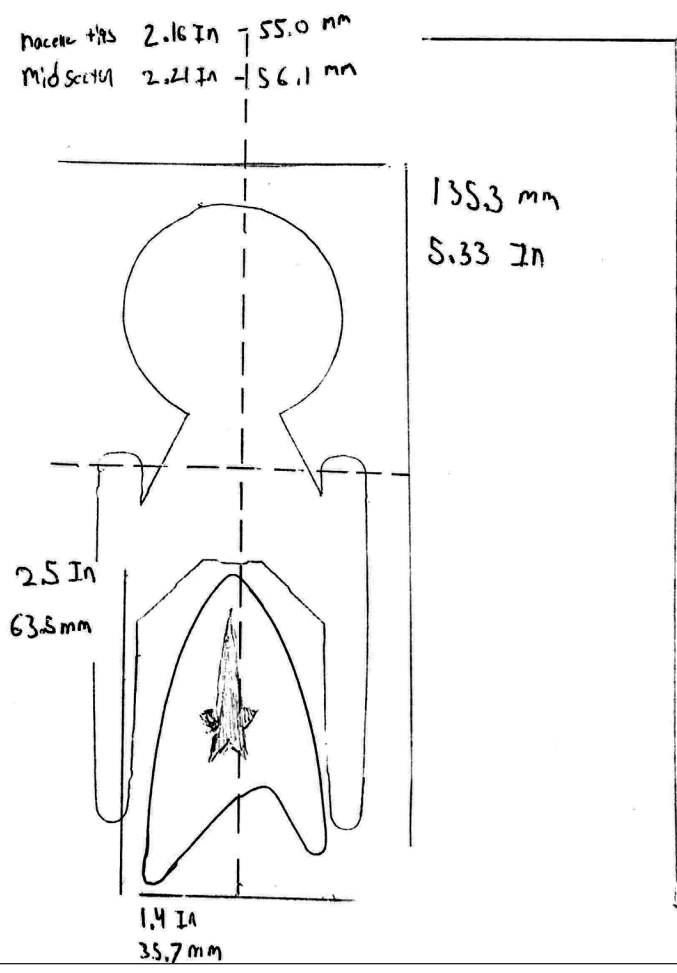

Maximal Packaging

Preston Sasz | Packaging Design | Fall 2023

Mood Boards

Mood Boards

Sketches

Bigger size = --- Line = 3.2 x 7.72 In
 81.5 x 196.088 mm

Sketches

Box Prototype

Model Production

Model Production

Model Production

Model Production

Model Production

Dieline

Box Production

Box Production

startrek.com

Vinyl Outlines

Model view found and exported as image via Adobe Dimension.

Shape vector created.

Larger cutouts removed.

Window details removed.

Final details removed.

Final Vinyl outline SVG export.