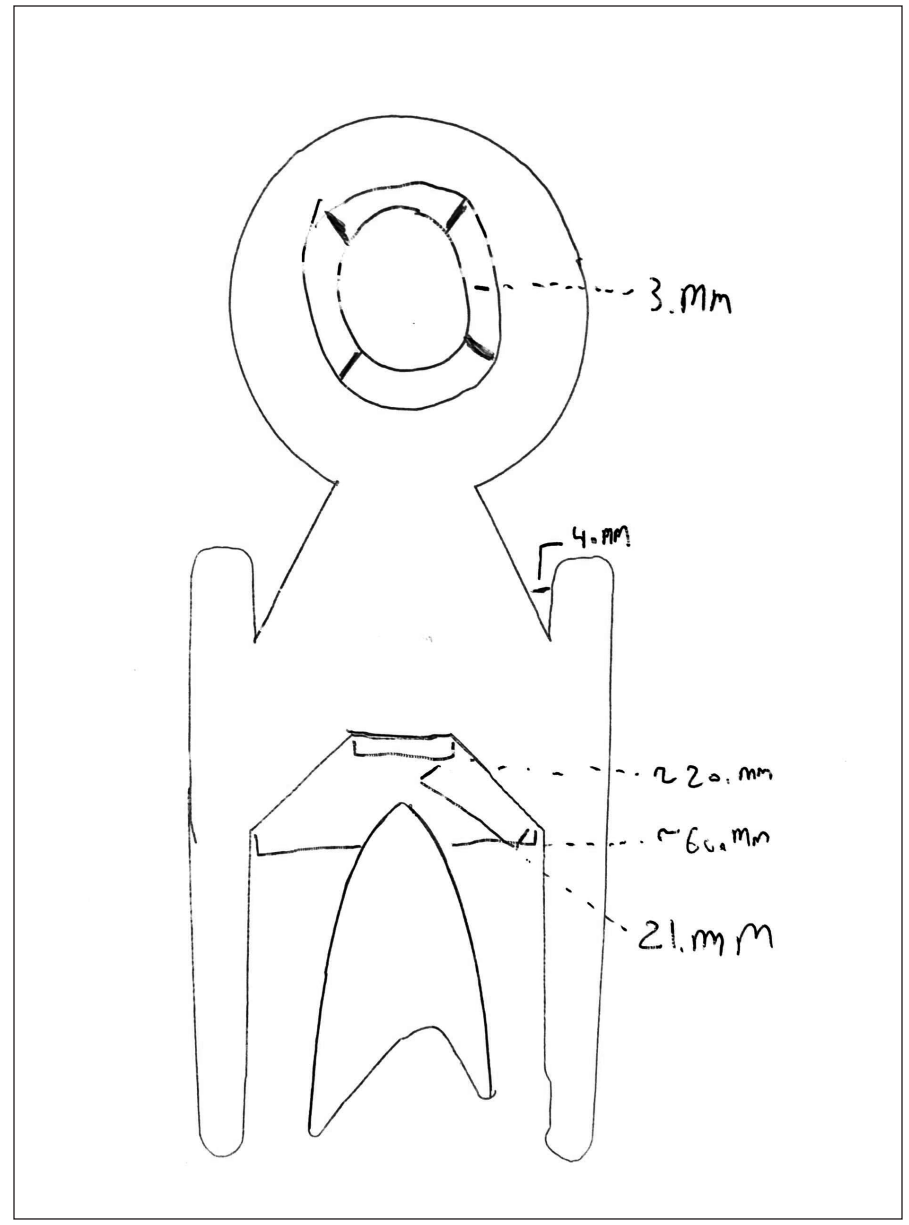

Maximal Packaging

Preston Sasz | Packaging Design | Fall 2023

Mood Boards

Mood Boards

Sketches

Bigger size = --- Line = 3.2 x 7.72 In
 81.5 x 196.088 mm

Sketches

Box Prototype

Model Production

Model Production

Model Production

Model Production

Model Production

Dieline

Box Production

Box Production

startrek.com

Vinyl Outlines

Model view found and exported as image via Adobe Dimension.

Shape vector created.

Larger cutouts removed.

Window details removed.

Final details removed.

Final Vinyl outline SVG export.

Type

Final Box

Final Box

Final Box

Final Box

Final Box

USS Discovery Ship Model - JokerBingo
<https://www.thingiverse.com/thing:2774941>

Credit