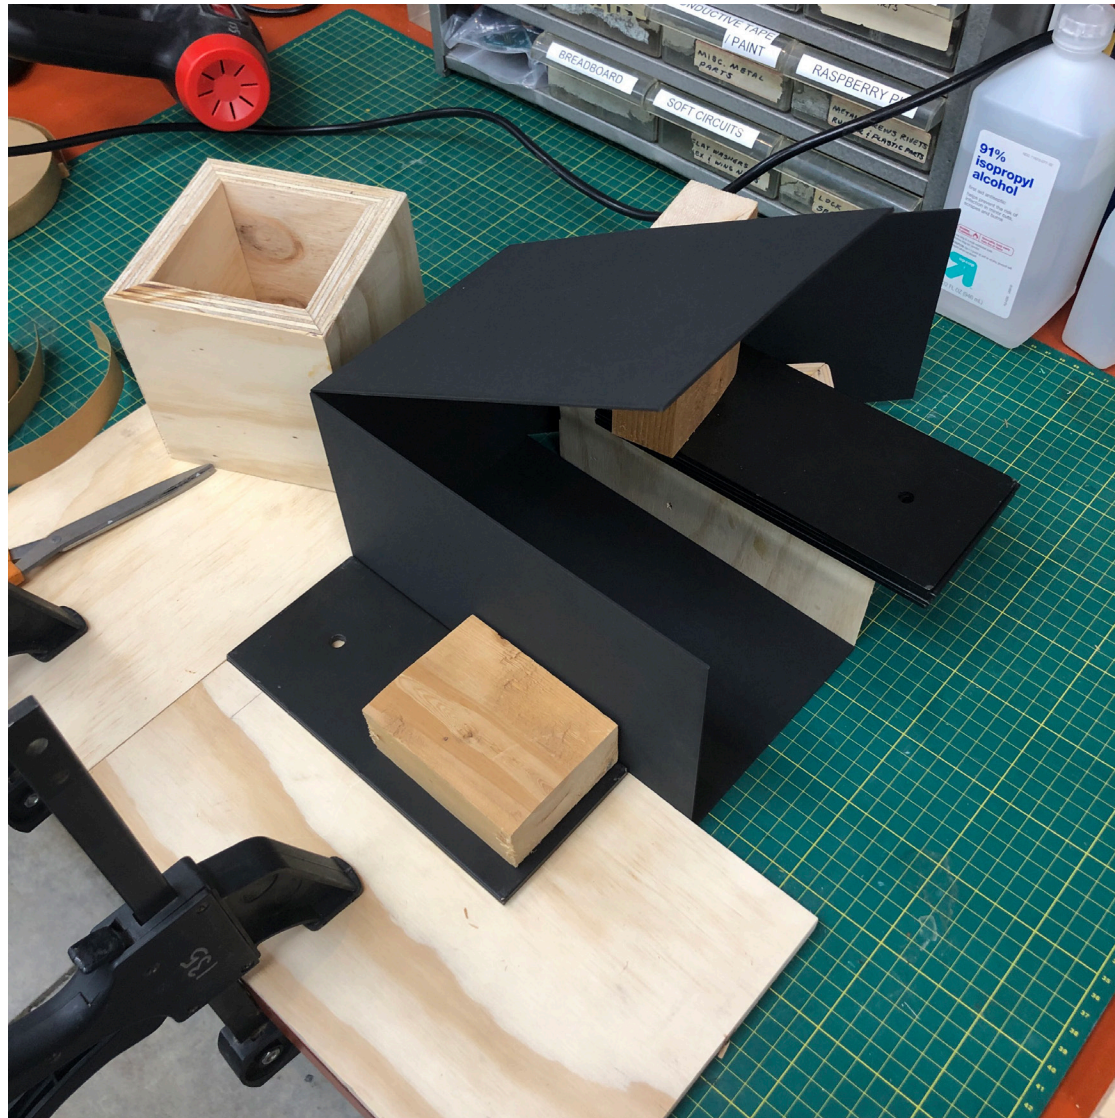

Maximal Packaging

Preston Sasz | Packaging Design | Fall 2023

Mood Boards

Mood Boards

Sketches

Bigger size = --- Line = 3.2 x 7.72 In
 81.5 x 196.088 mm

Sketches

Box Prototype

Model Production

Model Production

Model Production

Model Production

Model Production

Dieline

Box Production

Box Production

Box Production

Box Production

Box Production

Box Production

Vinyl Outlines

#48/100

Boldly Celebrate.

5th Anniversary limited
edition collectibles.

startrek.com

Vinyl Outlines

Model view found and exported as image via Adobe Dimension.

Shape vector created.

Larger cutouts removed.

Window details removed.

Final details removed.

Final Vinyl outline SVG export.