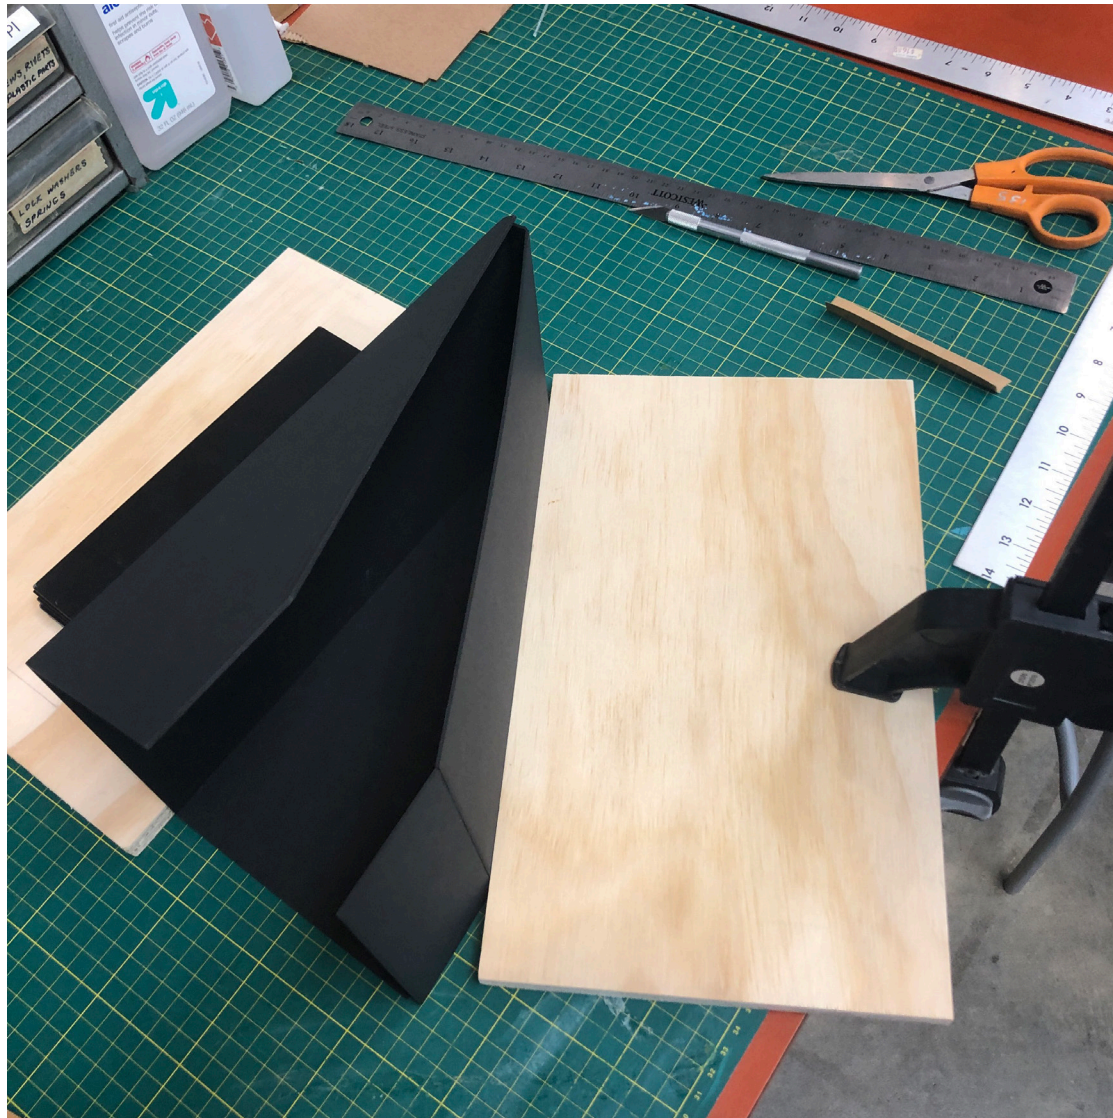

Maximal Packaging

Preston Sasz | Packaging Design | Fall 2023

Mood Boards

Mood Boards

Sketches

Bigger size = --- Line = 3.2 x 7.72 In
 81.5 x 196.088 mm

Sketches

Box Prototype

Model Production

Model Production

Model Production

Model Production

Model Production

Dieline

Box Production

Box Production

Box Production

Box Production

Box Production

Box Production

Vinyl Outlines

#48/100

Boldly Celebrate.

5th Anniversary limited
edition collectibles.