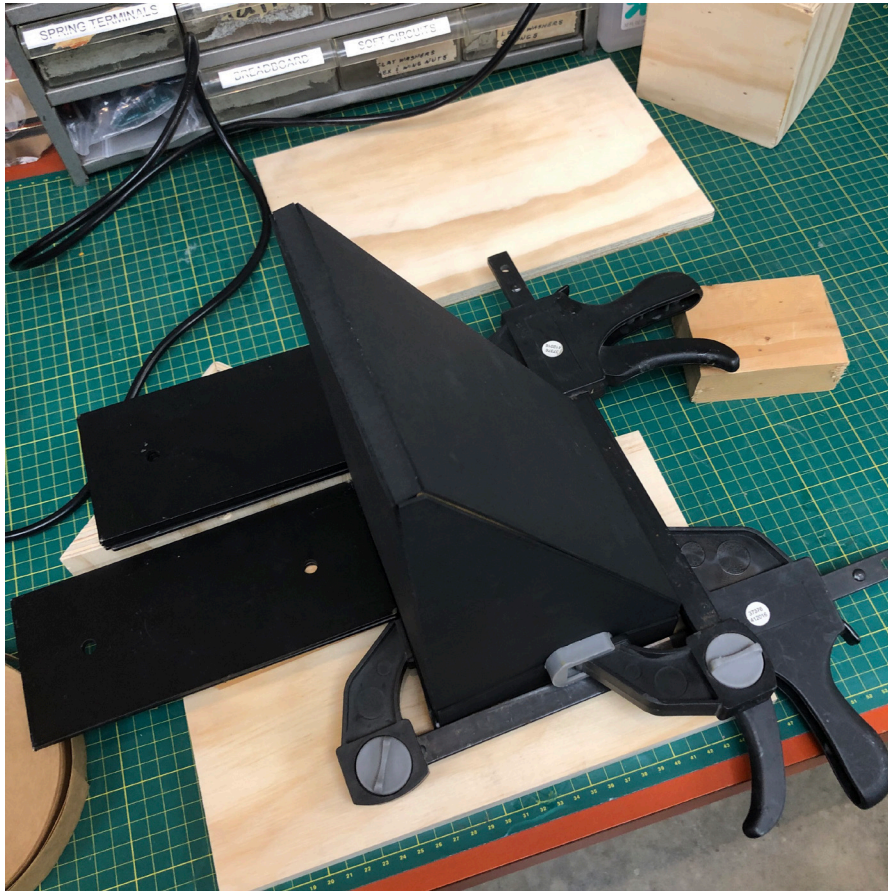

Model Production

Model Production

Model Production

Model Production

Model Production

Dieline

Box Production

Box Production

Box Production

Box Production

Box Production

Box Production

Vinyl Outlines

#48/100

Boldly Celebrate.

5th Anniversary limited
edition collectibles.

startrek.com

Vinyl Outlines

Model view found and exported as image via Adobe Dimension.

Shape vector created.

Larger cutouts removed.

Window details removed.

Final details removed.

Final Vinyl outline SVG export.