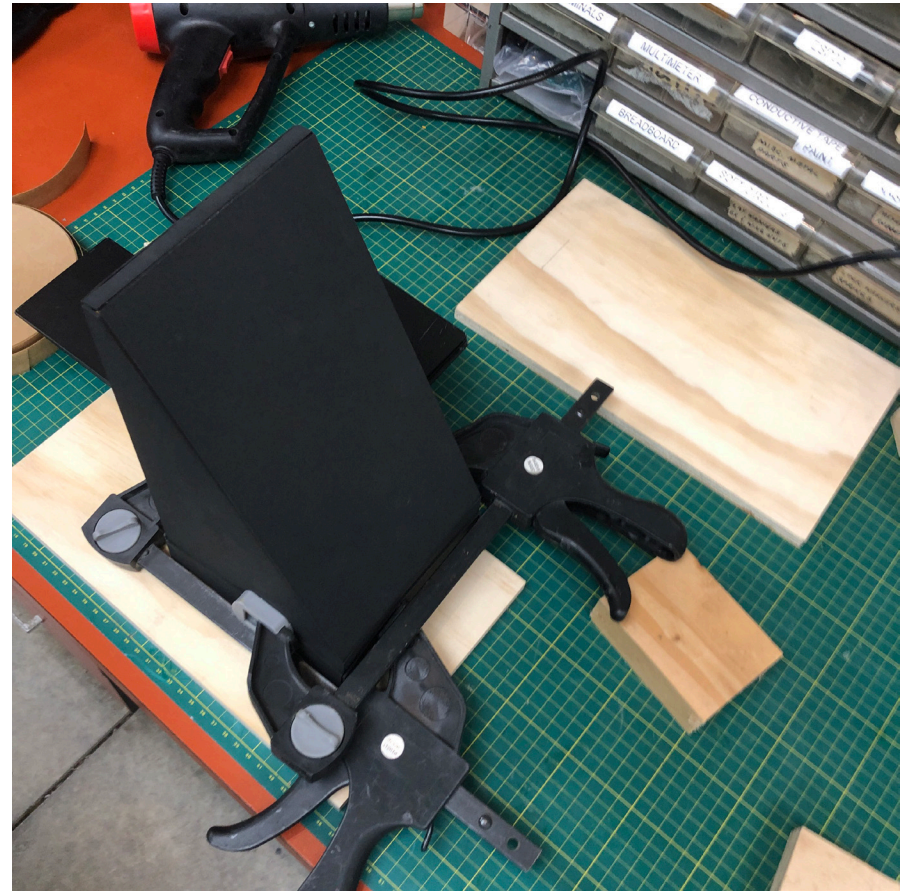

Model Production

Model Production

Model Production

Model Production

Model Production

Dieline

Box Production

Box Production

Box Production

Box Production

Box Production

Box Production

Vinyl Outlines

#48/100

Boldly Celebrate.

5th Anniversary limited
edition collectibles.

startrek.com

Vinyl Outlines

Model view found and exported as image via Adobe Dimension.

Shape vector created.

Larger cutouts removed.

Window details removed.

Final details removed.

Final Vinyl outline SVG export.