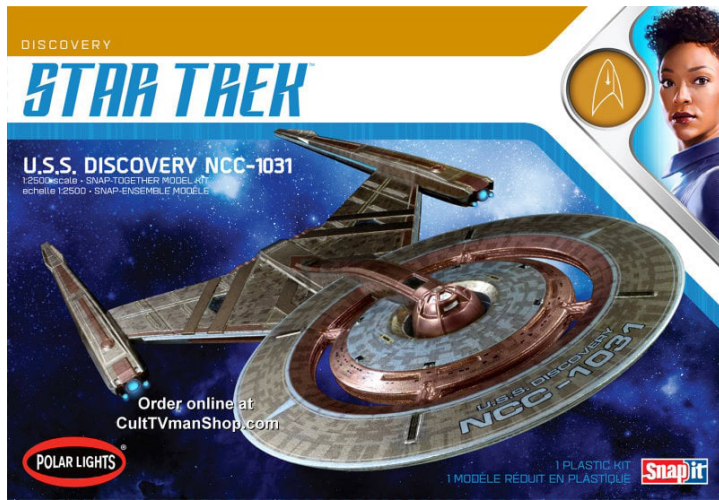

Maximal Packaging

Preston Sasz | Packaging Design | Fall 2023

Mood Boards

Mood Boards

Sketches

Bigger size = --- Line = 3.2 x 7.72 In
 81.5 x 196.088 mm

Sketches

Box Prototype

Box Production

Box Production

Box Production

Box Production

Vinyl Outlines

#48/100

Boldly Celebrate.

5th Anniversary limited
edition collectibles.

Type

Final Box

Final Box

Final Box

Final Box

Final Box

USS Discovery Ship Model - JokerBingo
<https://www.thingiverse.com/thing:2774941>

Credit